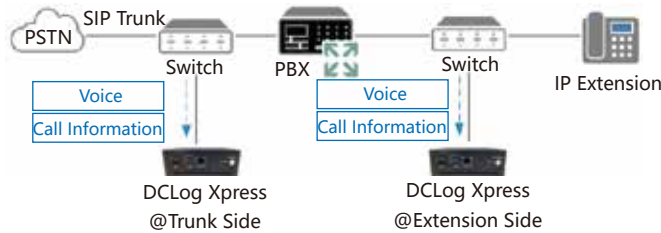

120,000h (IP)
240,000h (Analog)

With its 1TB HDD RAID-1, DCLog Xpress 1UL can record up to 240,000 hours at G.729a. Expandable to Max 24Ch.

OS

Pre-installed with Linux CentOS-7 64bit operating system. Reliable performance at affordable price

Pre-installed with Oracle Database 11g Express Edition. Reliable performance at affordable price

Typical Application

IP Recording (Mirror)

IP Recording (Inline)

Analog Extension/Trunk Recording(Tapping)

120,000h (IP)
240,000h(Analog)

CentOS

Linux

DupliCALL

可扩充/磁盘阵列/
固态硬盘
Expandable/RAID/
SSD

DCLog Xpress Call Recording System

支持SIP中继 / IP话机 / 模拟话机录音
Supports SIP Trunk / IP Extension / Analog Line Recording

预装Linux CentOS-7 64位操作系统

Pre-installed with Linux CentOS-7 64bit OS