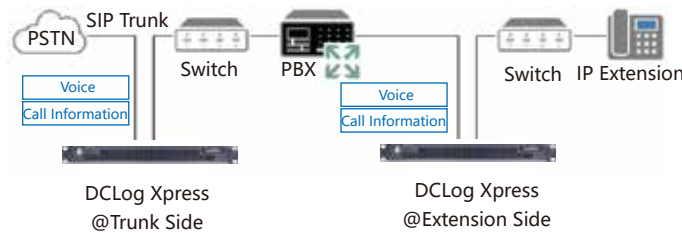

120,000h (IP)
240,000h (Analog)

With its 1TB HDD RAID-1, DCLog Xpress 1UL can record up to 240,000 hours at G.729a. Expandable to Max 24Ch.

OS

Pre-installed with Linux CentOS-7 64bit operating system. Reliable performance at affordable price

Pre-installed with Oracle Database 11g Express Edition. Reliable performance at affordable price

Typical Application

IP Recording (Mirror)

IP Recording (Inline)

Analog Extension/Trunk Recording(Tapping)

120,000h (IP)
240,000h(Analog)