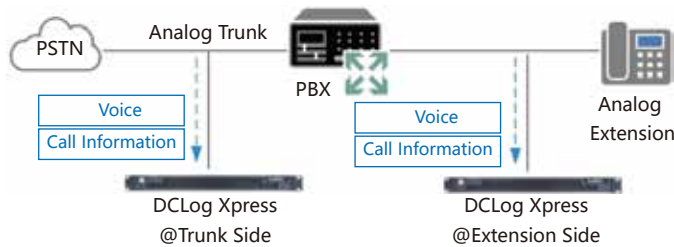

Pre-installed with Oracle Database 11g Express Edition. Reliable performance at affordable price

Typical Application

IP Recording (Mirror)

IP Recording (Inline)

Analog Extension/Trunk Recording(Tapping)

120,000h (IP)
240,000h(Analog)

CentOS

Linux

DupliCALL

可扩充/磁盘阵列/
固态硬盘
Expandable/RAID/
SSD

DCLog Xpress Call Recording System

支持SIP中继 / IP话机 / 模拟话机录音
Supports SIP Trunk / IP Extension / Analog Line Recording

预装Linux CentOS-7 64位操作系统

Pre-installed with Linux CentOS-7 64bit OS